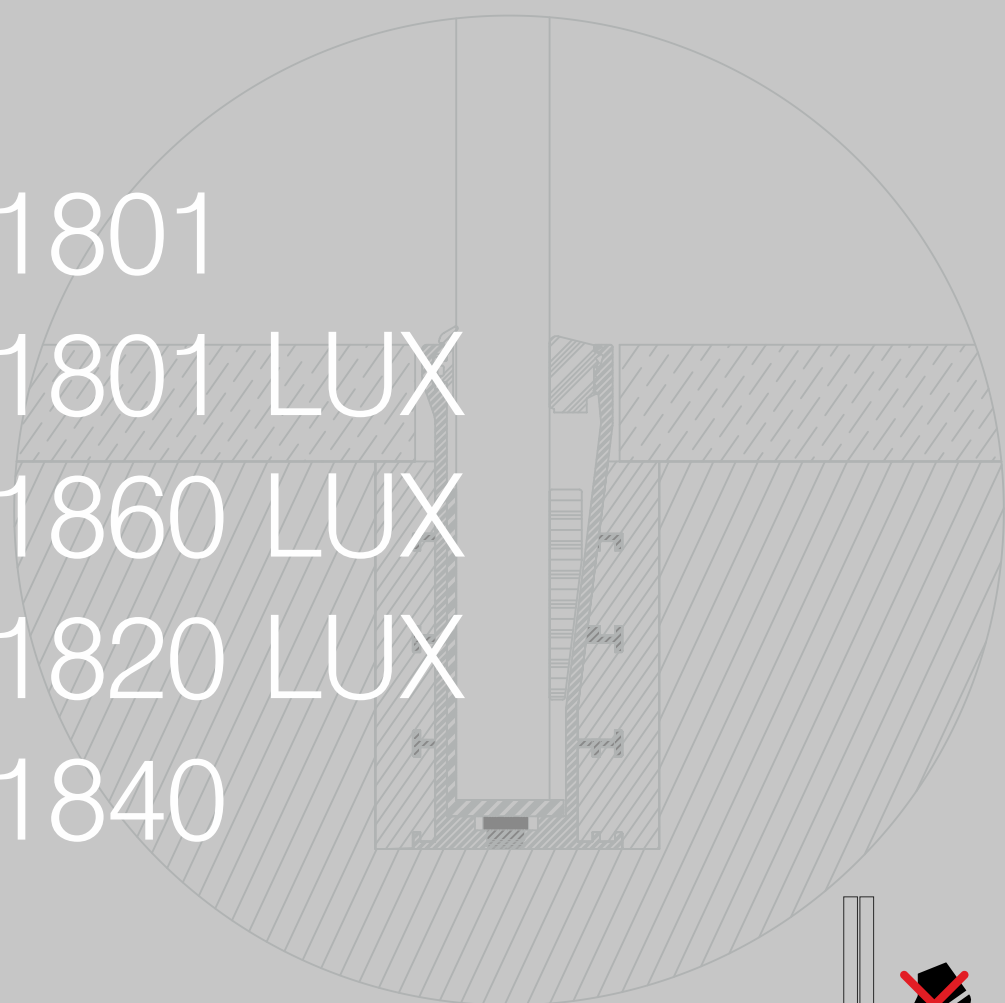

clearview series

K1801

K1801 LUX

K1860 LUX

K1820 LUX

K1840